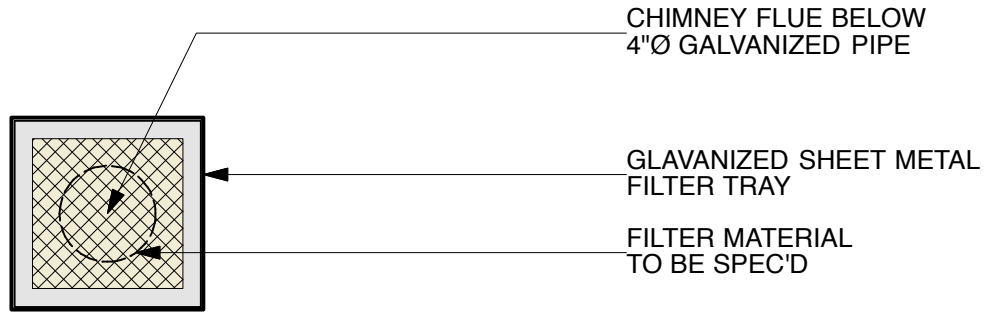

1 SIDE ELEVATION
SCALE: 1 1/2"=1'-0"

<p>TEAM SMOKE 1525 PEARL ST SANTA MONICA, CA. 90405</p>	<p>WOOD-FIRE SMOKE FILTER PROTOTYPE</p>	<p>DATE: 12-09-20 REVISED:</p>	<p>DWG # A1</p>
--	--	--	----------------------------

1 FRONT ELEVATION
 SCALE: 1 1/2"=1'-0"

<p>TEAM SMOKE 1525 PEARL ST SANTA MONICA, CA. 90405</p>	<p>WOOD-FIRE SMOKE FILTER PROTOTYPE</p>	<p>DATE: 12-09-20 REVISED:</p>	<p>DWG # A2</p>
--	---	--	-----------------------------