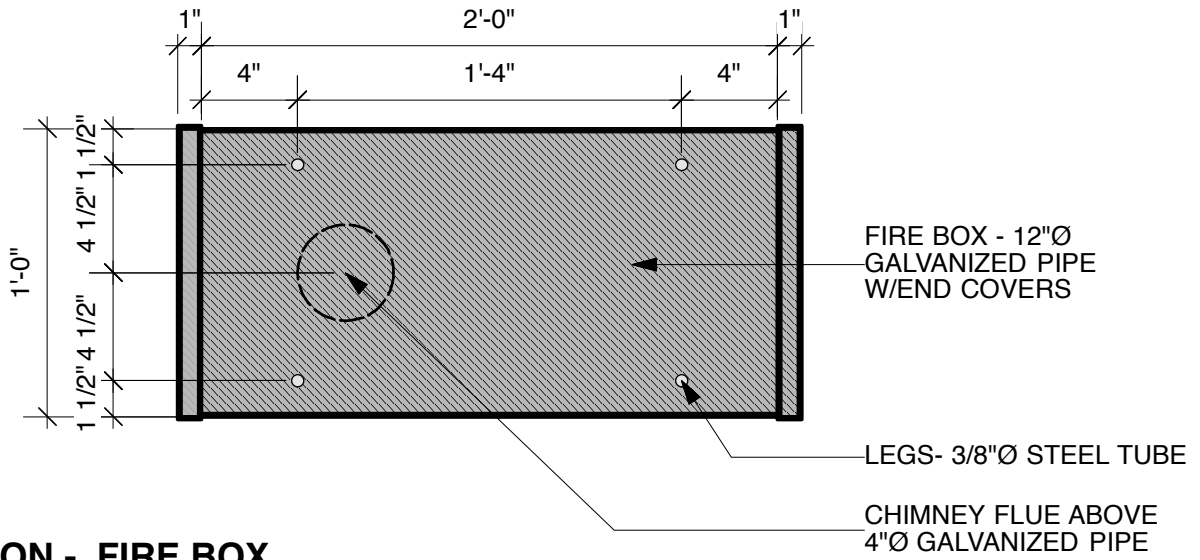

1 SIDE ELEVATION
SCALE: 1 1/2"=1'-0"

<p>TEAM SMOKE 1525 PEARL ST SANTA MONICA, CA. 90405</p>	<p>WOOD-FIRE SMOKE FILTER PROTOTYPE</p>	<p>DATE: 12-09-20 REVISED:</p>	<p>DWG # A1</p>
--	--	--	----------------------------

1 FRONT ELEVATION
 SCALE: 1 1/2"=1'-0"

<p>TEAM SMOKE 1525 PEARL ST SANTA MONICA, CA. 90405</p>	<p>WOOD-FIRE SMOKE FILTER PROTOTYPE</p>	<p>DATE: 12-09-20 REVISED:</p>	<p>DWG # A2</p>
--	---	--	-----------------------------

1 SECTION - FILTER TRAY
SCALE: 1 1/2"=1'-0"

2 SECTION - FIRE BOX
SCALE: 1 1/2"=1'-0"

TEAM SMOKE
1525 PEARL ST
SANTA MONICA, CA. 90405

**WOOD-FIRE SMOKE FILTER
PROTOTYPE**

DATE:
12-09-20
REVISED:

DWG #
A3