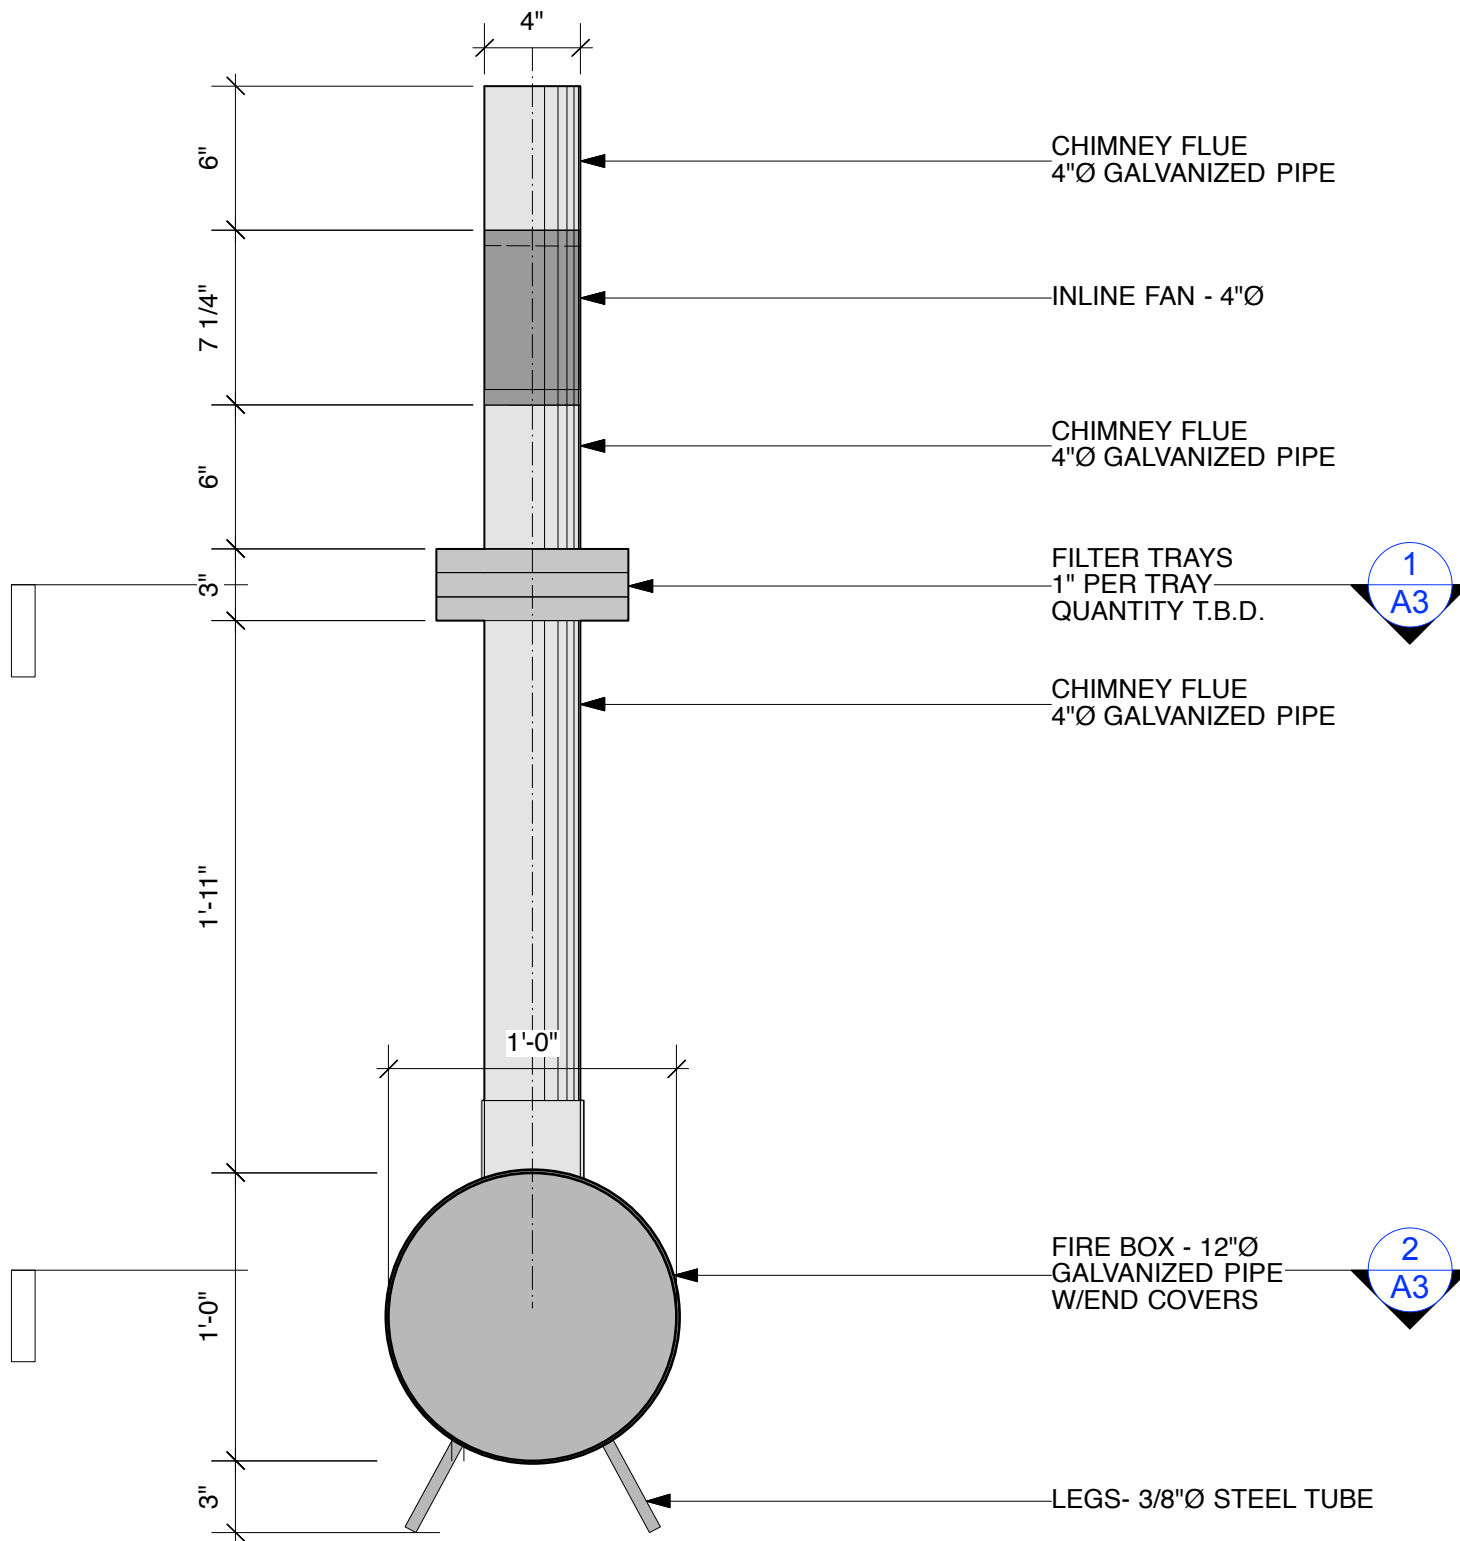

1 SIDE ELEVATION
SCALE: 1 1/2"=1'-0"

<p>TEAM SMOKE 1525 PEARL ST SANTA MONICA, CA. 90405</p>	<p>WOOD-FIRE SMOKE FILTER PROTOTYPE</p>	<p>DATE: 12-09-20 REVISED:</p>	<p>DWG # A1</p>
--	--	--	----------------------------

1 FRONT ELEVATION
 SCALE: 1 1/2"=1'-0"

<p>TEAM SMOKE 1525 PEARL ST SANTA MONICA, CA. 90405</p>	<p>WOOD-FIRE SMOKE FILTER PROTOTYPE</p>	<p>DATE: 12-09-20 REVISED:</p>	<p>DWG # A2</p>
--	---	--	-----------------------------

1 SECTION - FILTER TRAY
SCALE: 1 1/2"=1'-0"

2 SECTION - FIRE BOX
SCALE: 1 1/2"=1'-0"

TEAM SMOKE
1525 PEARL ST
SANTA MONICA, CA. 90405

**WOOD-FIRE SMOKE FILTER
PROTOTYPE**

DATE:
12-09-20
REVISED:

DWG #
A3